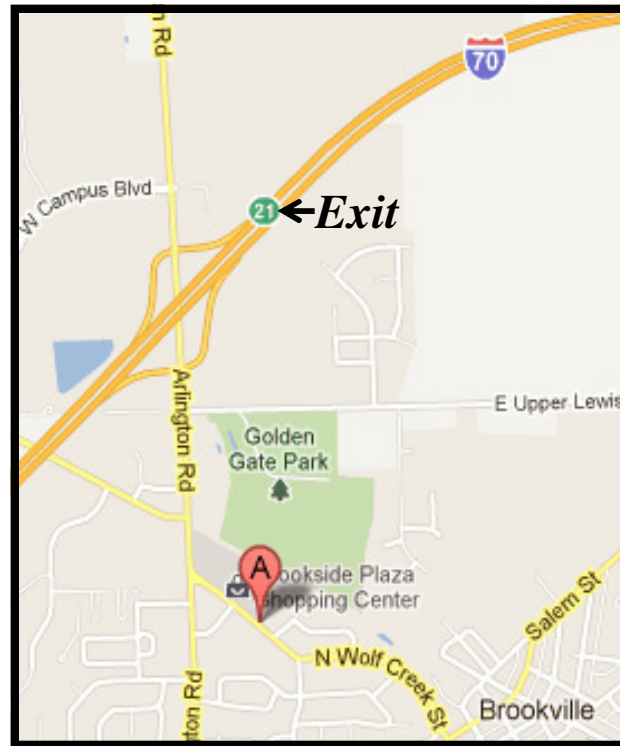

Directions to...

Plan to stop in on your way to the 2012 Conference in Ft. Mitchell, KY or on your way home.

~~~

The Brethren Heritage Center is located on the lower level of Brookside Plaza, 428 N. Wolf Creek Street, Brookville, OH. The front door is in the center of the plaza. Inside the door is a wide stairway to the lower level. Handicapped parking is available at rear of Brookside Plaza. Ground level entrance to the Center is through the marked doorway. A doorbell is provided for the convenience of our visitors. The Center is south of Interstate 70 off exit #21. Go south on Arlington Road to Boose Chevrolet on the right. At the stop sign, bear left onto Wolf Creek St. Proceed to the next stop sign. Brookside Plaza is on the left with the Brethren Heritage Center door in the middle of the plaza.

## The Brethren Heritage Center

428 N. Wolf Creek St., Suite #H-1

Brookville, OH 45309-1297

Phone: 937-833-5222

Website: [www.brethrenheritagecenter.org](http://www.brethrenheritagecenter.org)

**Hours:**  
Monday,  
Wednesday, Saturday  
10 a.m. to 4 p.m.